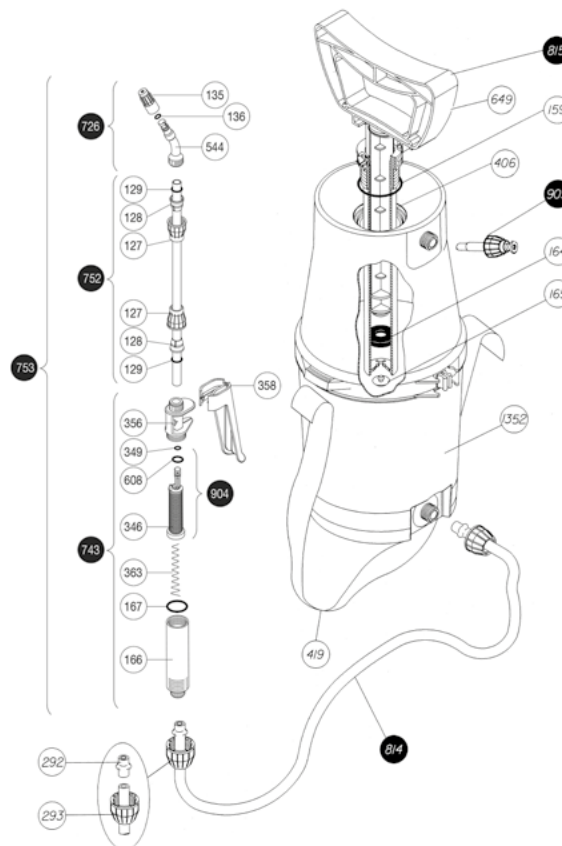

3.2 M TELESCOPIC LANCE
Reference 8.35.40.913

DOUBLE ADJUSTABLE NOZZLE
Reference 8.34.46.802

4-HOLE NOZZLE
Reference 8.34.46.801

CONICAL HOOD
Reference 8.34.40.870
RECTANGULAR HOOD
Reference 8.34.40.871

NORMAL WEED-KILLERS ELBOW
Reference 8.34.60.934

LOW-VOLUME WEED-KILLERS ELBOW
Reference 8.34.60.935

NOZZLE SET
Reference 8.34.46.870

1 M ALUMINIUM LANCE TUBE WITH COMPLETE ELBOW
Reference 8.34.60.871

EXTENDIBLE DOUBLE NOZZLE
Reference 8.35.40.872

1.5 M ALUMINIUM LANCE TUBE WITH COMPLETE ELBOW
Reference 8.34.60.872

TELESCOPIC EXTENSION
Reference 8.35.40.876

EXTENSION 0.5M
Reference 8.35.40.870

1 M FIBREGLOSS LANCE TUBE WITH COMPLETE ELBOW
Reference 8.34.60.873
1.5 M FIBREGLOSS LANCE TUBE WITH COMPLETE ELBOW
Reference 8.34.60.874

FLEXIBLE DOUBLE NOZZLE
Reference 8.35.40.871

SPARE PARTS

Extend the service life of your sprayer easily replacing parts.

N.	COD.	Q	SPARE PARTS NAME
127	8.38.12.323	2	CONE NUT
128	8.38.12.324	2	Ø 8 CONE
129	2.23.99.910	2	ROUND GASKET Ø 7,5
135	8.39.02.323	1	NOZZLE Ø 1
136	2.23.15.905	1	ROUND GASKET AN-5
159	2.23.15.930	1	ROUND GASKET AN-30
164	8.39.02.314	1	COLLAR SEAL
165	8.38.05.314.1	1	CHAMBER VALVE
166	8.39.18.367	1	GRIP
167	2.23.15.914	1	ROUND GASKET AN-14
292	8.38.08.328	2	HOSE BUSHING
293	8.38.12.312	2	NUT
346	8.39.47.365	1	LANCE FILTER
349	2.23.16.903	1	ROUND GASKET AN-3
356	8.39.46.366	1	HANDLE BODY
358	8.39.46.368	1	BLACK GRIP
363	8.39.41.342	1	SPRING LANCE
406	8.38.46.303	1	CHAMBER
419	8.38.48.420	1	STRAP
544	8.28.40.322	1	SPRAYER
608	2.23.16.906	1	ROUND GASKET AN-6
649	8.38.48.308	1	HANDLE
726	8.38.08.803	1	ELBOW BEND WITH NOZZLE
743	8.38.08.801	1	LANCE HANDLE
752	8.38.45.803	1	TUBE WITH NUTS
753	8.38.45.804	1	COMPLETE LANCE
814	8.38.48.805	1	COMPLETE HOSE
815	8.38.48.601	1	COMPLETE CYLINDER
903	8.38.47.606	1	SAFETY VALVE
904	8.39.47.811	1	FILTER WITH GASKET
1352	8.28.42.301	1	POLITA-7 TANK
	8.28.42.200	1	INSTRUCTION SHEET
	8.28.42.201	1	PACKAGING